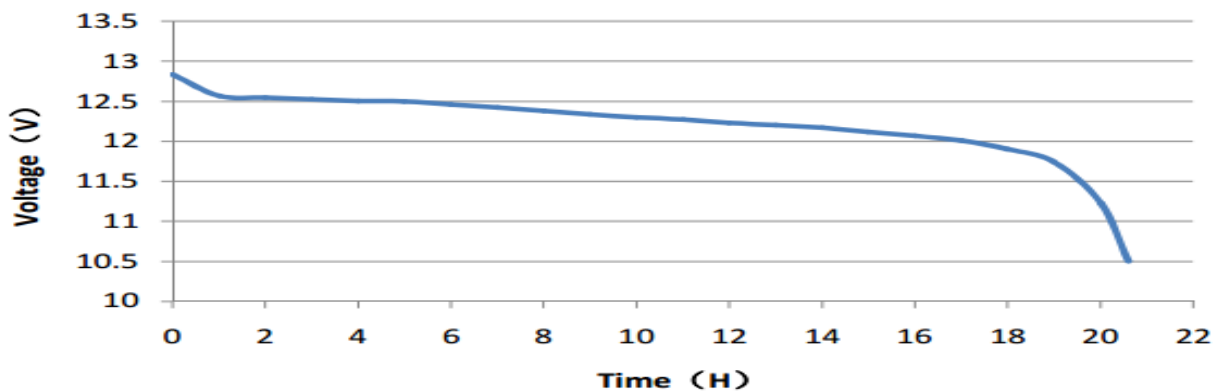

Terminal Layout / Polarity

Terminal Type

Base Hold Down

B 00

without hold down

20HR Capacity Test Graph

Cold Cranking Test Graph (-18°C, 500CCA)