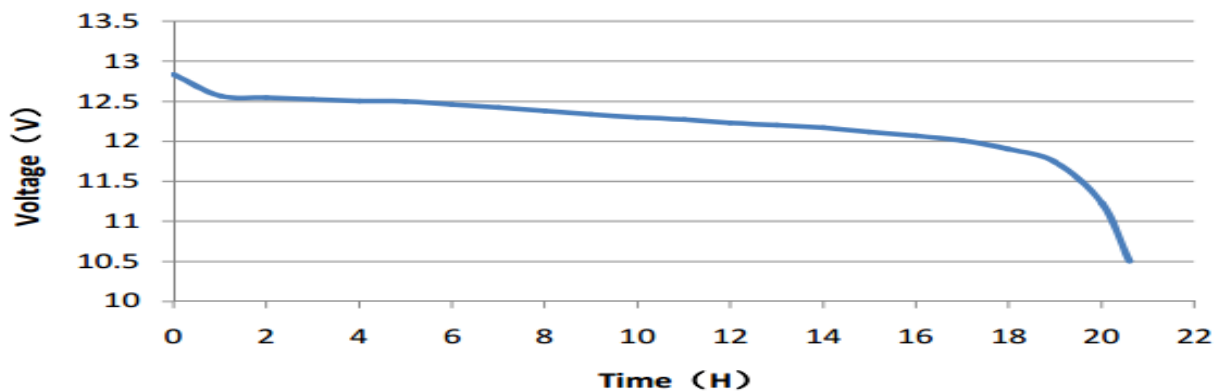

Terminal Layout / Polarity

B

Terminal Type

Small Post

Base Hold Down

B 00

without hold down

20HR Capacity Test Graph

Cold Cranking Test Graph (-18°C, 500CCA)