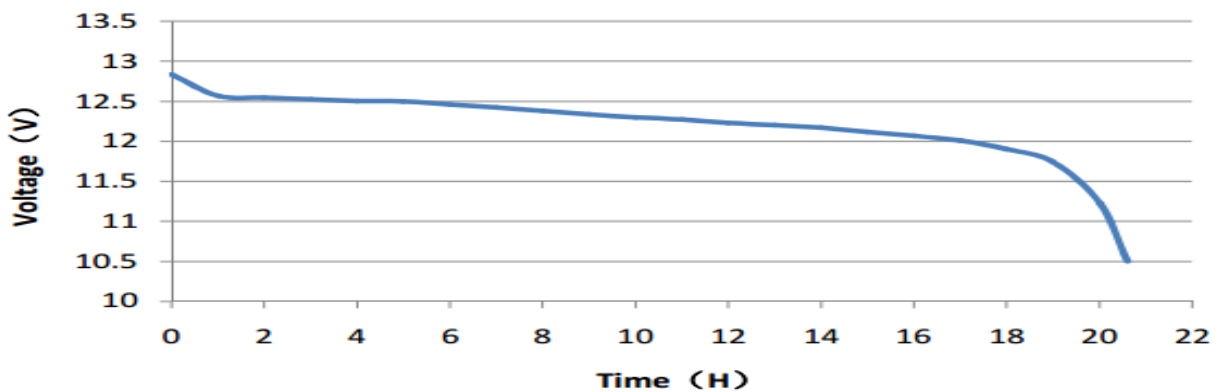

Terminal Layout / Polarity

A

Terminal Type

Small Post

Base Hold Down

B 00

without hold down

20HR Capacity Test Graph

Cold Cranking Test Graph (-18°C, 500CCA)